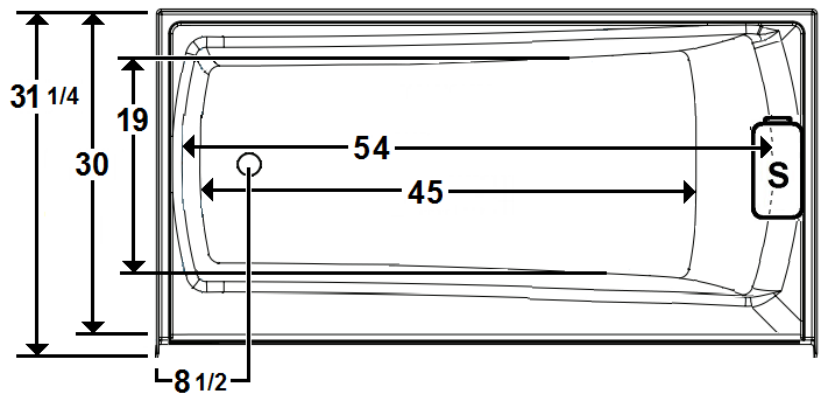

## 60" x 30" Skirted Acrylic Air Bath

Model Number  
**6030PASR064**  
Right Hand Drain Air Bath in White  
**6030PASL064**  
Left Hand Drain Air Bath in White

### Features

- 20 high output lateral air jets
- 10.5 Amp blower / heater
- Variable speed blower with automatic purge
- Includes Wave & Pulse Modes
- Includes Chromatherapy
- AFR – Extended Skirt
- Constructed of high-gloss durable acrylic
- Textured slip resistant bottom
- Deep bathing well with a Minimalist design
- Limited lifetime warranty
- Made in the USA

**\*All dimensions are +/- 1/2" and subject to change without notice\***

**\*Standard Blower Location**

**This unit DOES NOT have removable access panels on the skirt.**

### Technical Information

- Weight: 155 lbs.
- Water Depth to Overflow: 14"
- Water Capacity: 55 gal.
- Sump Dimension: 45" x 19"