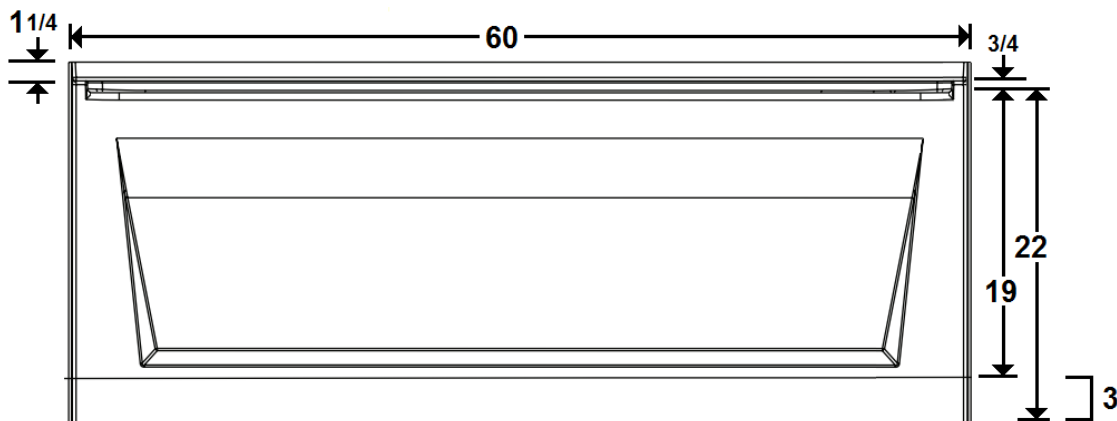

### Features

- 20 high output lateral air jets
- 10.5 Amp blower / heater
- Variable speed blower with automatic purge
- Includes Wave & Pulse Modes
- Includes Chromatherapy
- AFR – Extended Skirt
- Constructed of high-gloss durable acrylic
- Textured slip resistant bottom
- Deep bathing well with a Minimalist design
- Limited lifetime warranty
- Made in the USA

**\*All dimensions are +/- 1/2" and subject to change without notice\***

**\*Standard Blower Location**

**This unit DOES NOT have removable access panels on the skirt.**

### Technical Information

- Weight: 155 lbs.
- Water Depth to Overflow: 14"
- Water Capacity: 55 gal.
- Sump Dimension: 45" x 19"